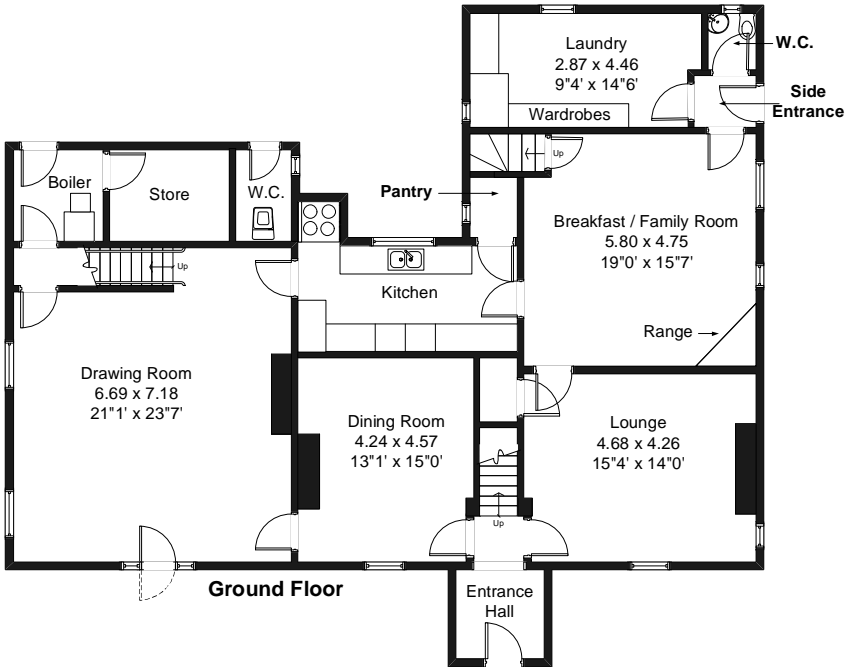

Psalter Farm Skendleby Psalter

Gross internal area (House and Bungalow only) (approx): 377.04 Sq. Metres, 4,056 Sq. Feet.

FOR IDENTIFICATION ONLY – NOT TO SCALE