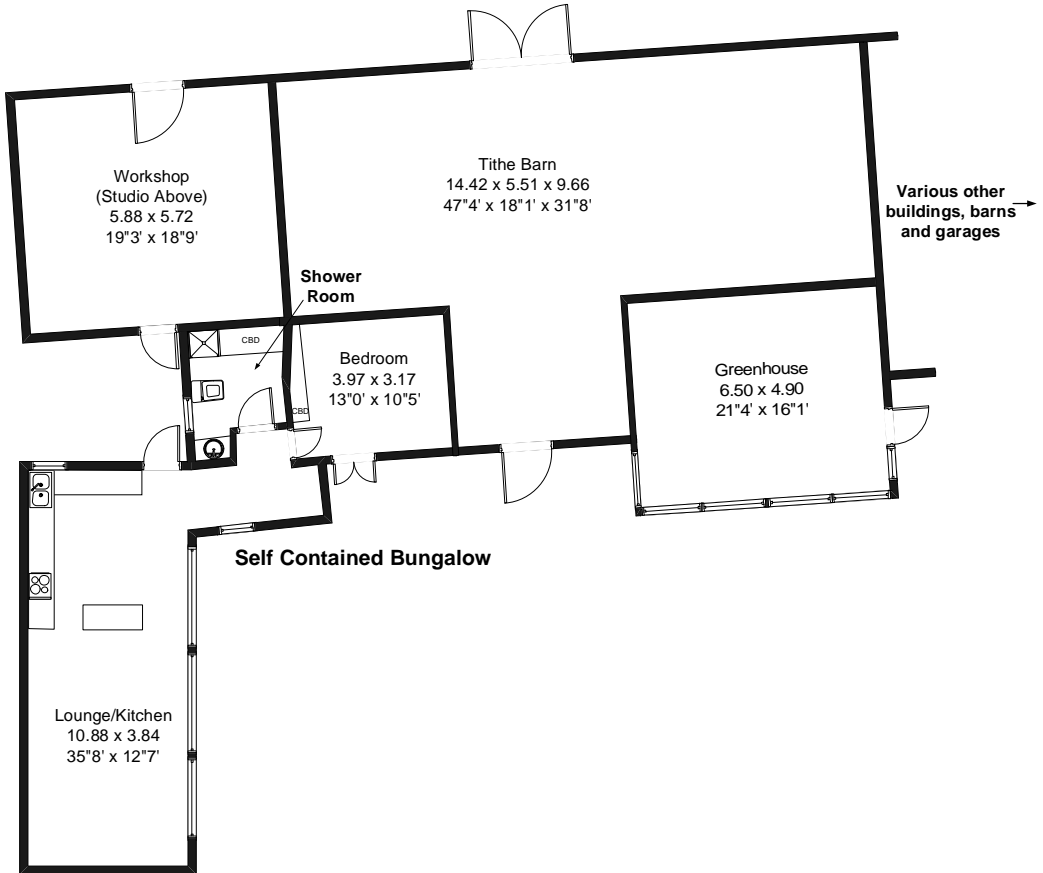

Psalter Farm Skendleby Psalter

Gross internal area (House and Bungalow only) (approx): 377.04 Sq. Metres, 4,056 Sq. Feet.

FOR IDENTIFICATION ONLY – NOT TO SCALE