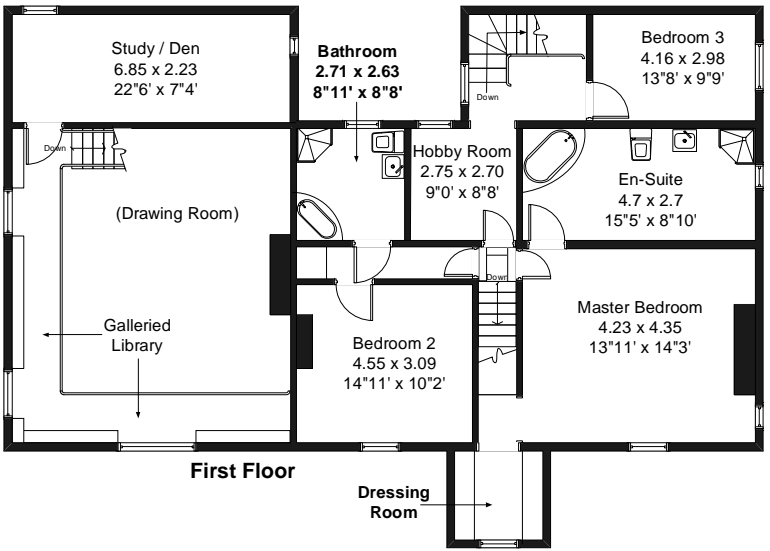

Psalter Farm Skendleby Psalter

Gross internal area (House and Bungalow only) (approx): 377.04 Sq. Metres, 4,056 Sq. Feet.

FOR IDENTIFICATION ONLY – NOT TO SCALE