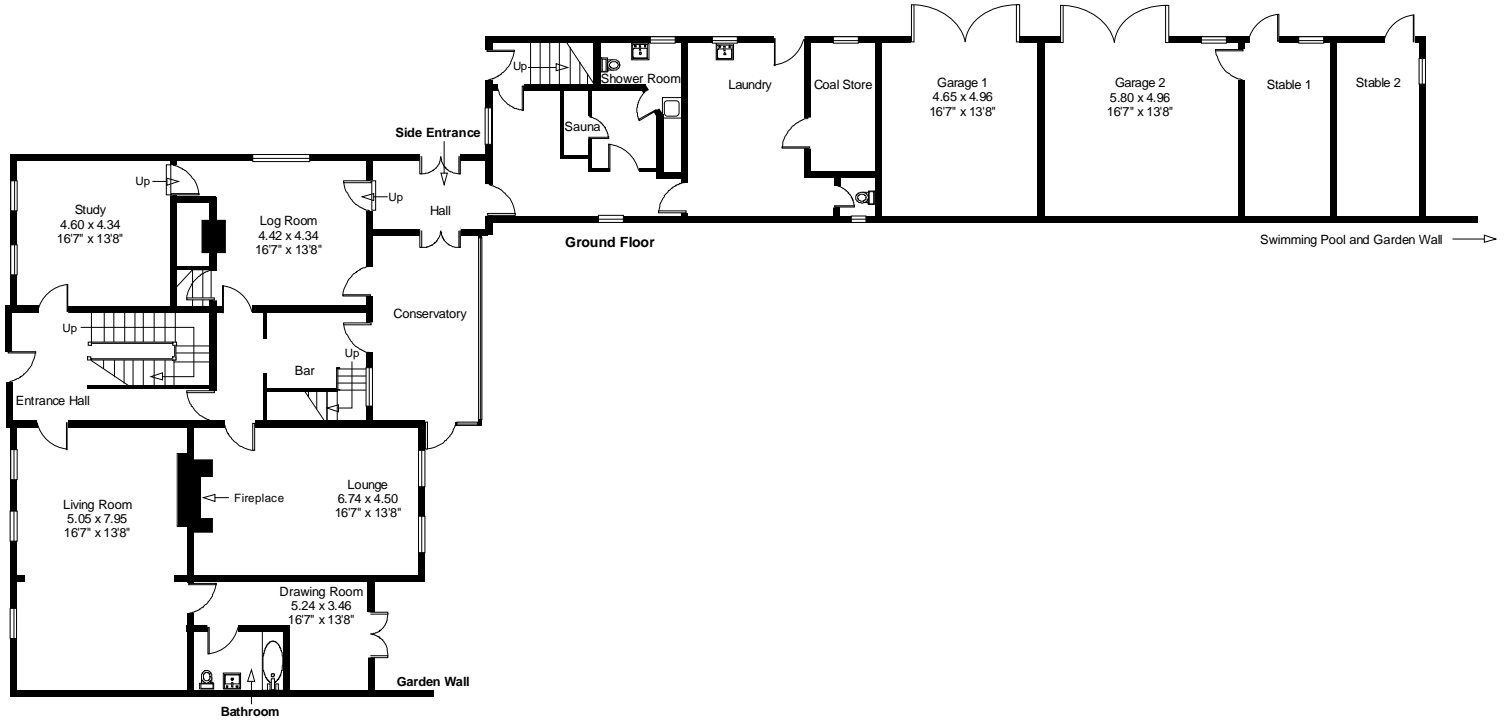

# Hanby Hall Alford

Gross Internal area (approx): 729.06 Sq. Metres, 7844 Sq. Feet.

FOR IDENTIFICATION ONLY - NOT TO SCALE