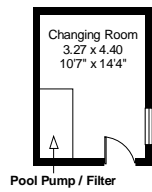

# Hanby Hall Alford

Gross Internal area (approx): 729.06 Sq. Metres, 7844 Sq. Feet.

FOR IDENTIFICATION ONLY - NOT TO SCALE