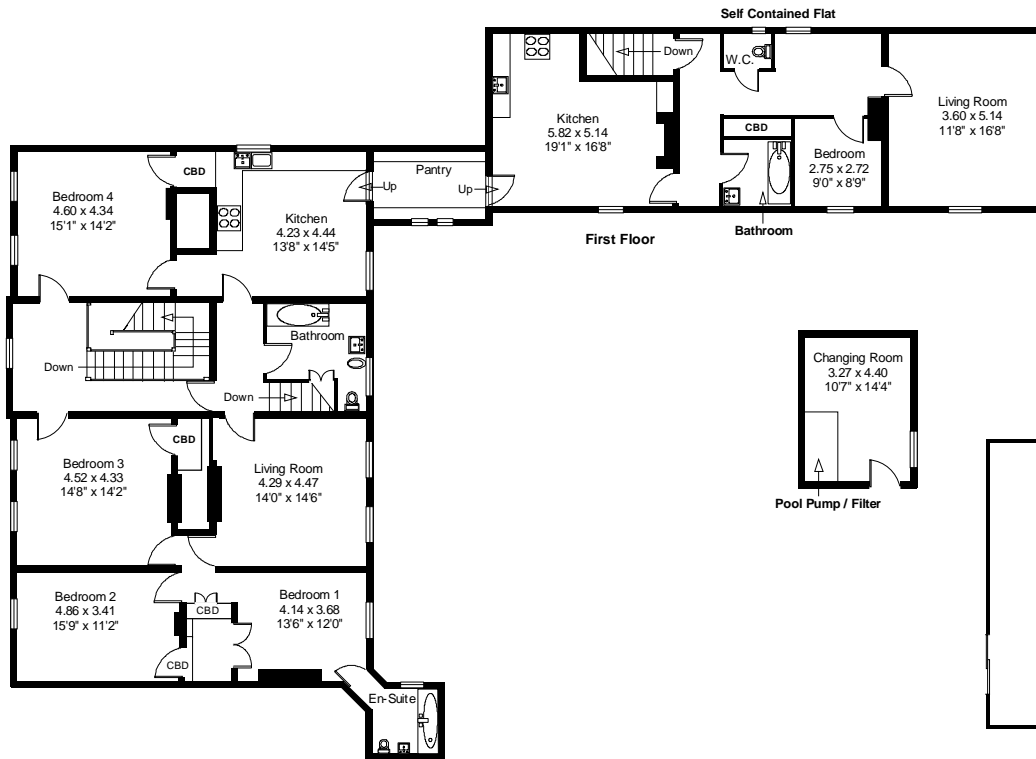

# Hanby Hall Alford

Gross Internal area (approx): 729.06 Sq. Metres, 7844 Sq. Feet.

FOR IDENTIFICATION ONLY - NOT TO SCALE