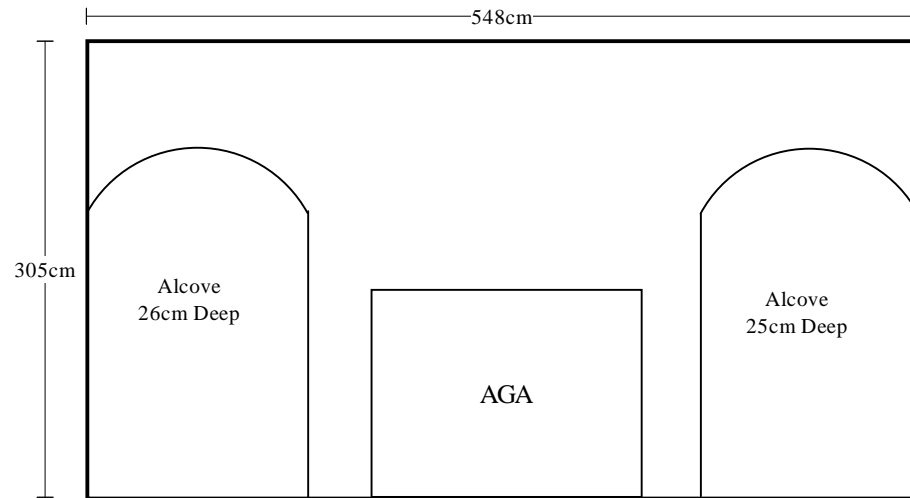

The Old Vicarage Northorpe

This plan is for identification purposes only. Measurements, areas and distances are approximate. Wall thickness, door and window sizes are approximate only, openings are shown without frame detail.

North Wall

West Wall

This plan is for identification purposes only. Measurements, areas and distances are approximate. Wall thickness, door and window sizes are approximate only, openings are shown without frame detail.