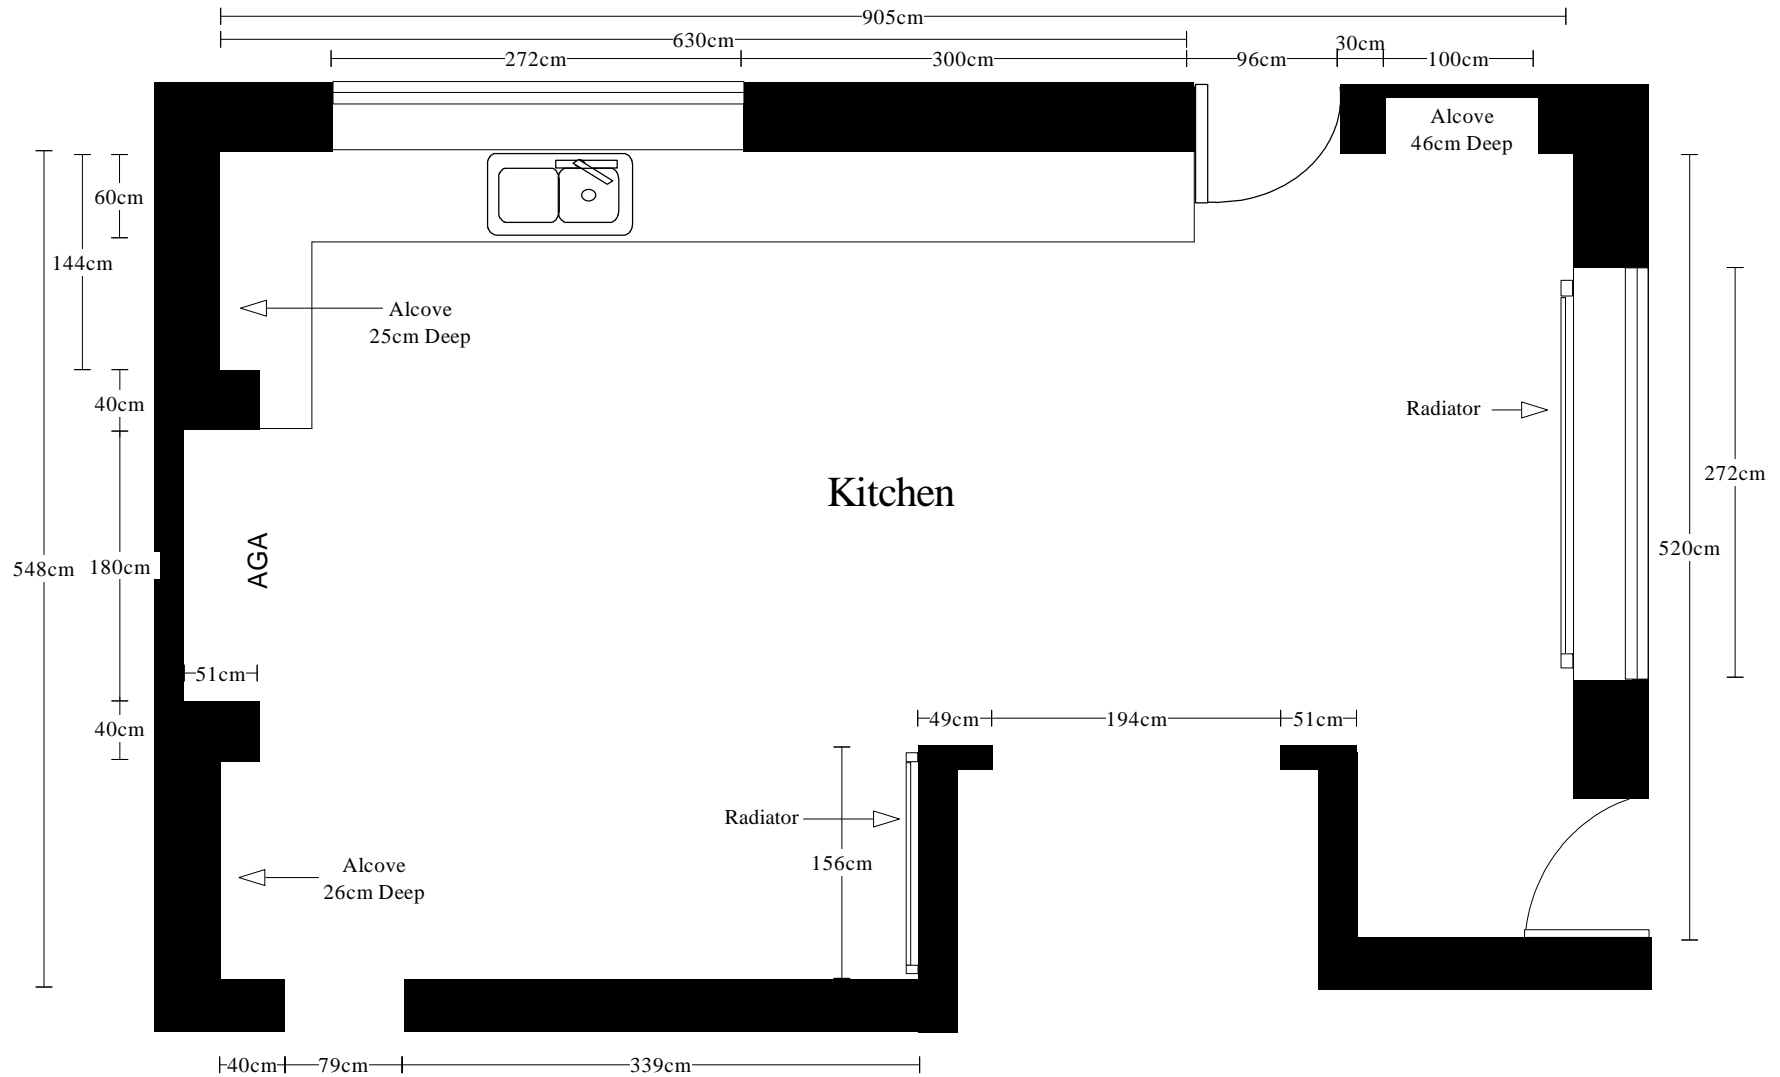

The Old Vicarage Northorpe

This plan is for identification purposes only. Measurements, areas and distances are approximate. Wall thickness, door and window sizes are approximate only, openings are shown without frame detail.

North Wall

West Wall

This plan is for identification purposes only. Measurements, areas and distances are approximate. Wall thickness, door and window sizes are approximate only, openings are shown without frame detail.