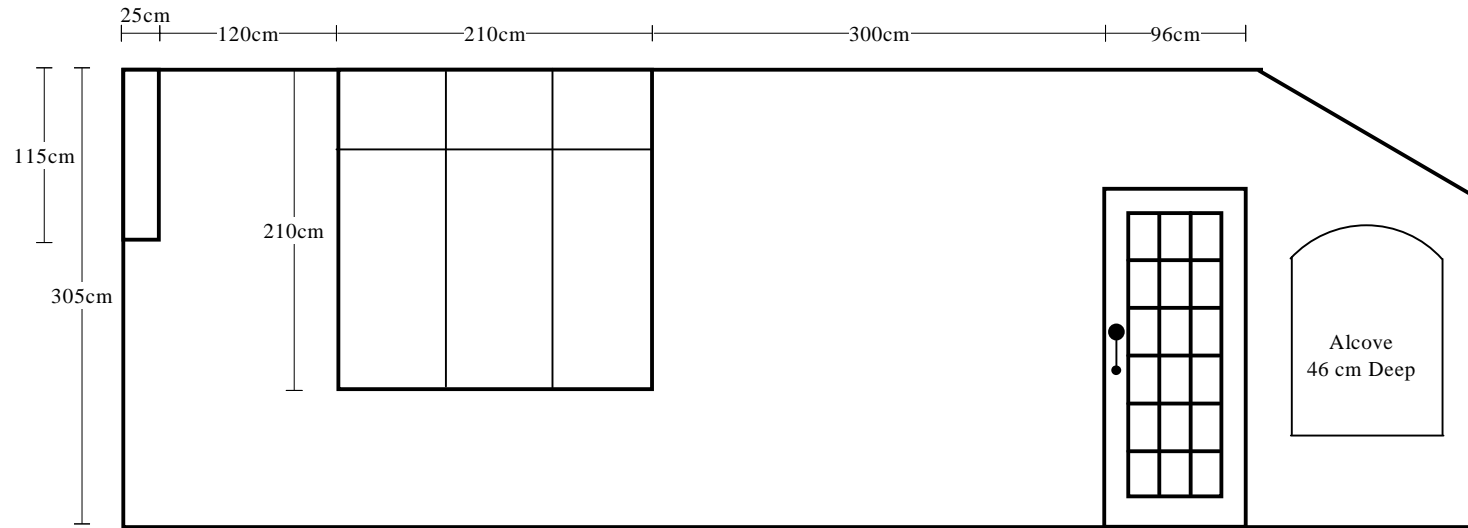

The Old Vicarage Northorpe

This plan is for identification purposes only. Measurements, areas and distances are approximate. Wall thickness, door and window sizes are approximate only, openings are shown without frame detail.

North Wall

West Wall

This plan is for identification purposes only. Measurements, areas and distances are approximate. Wall thickness, door and window sizes are approximate only, openings are shown without frame detail.