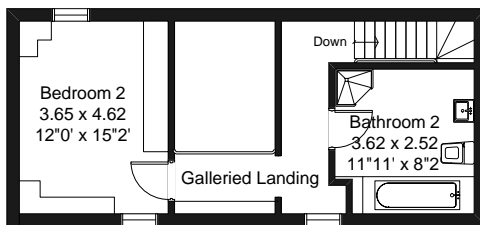

# Lodge Farm, Collingham

Gross internal area (approx): 566.74 Sq. Metres, 6,098 Sq. Feet.

FOR IDENTIFICATION ONLY – NOT TO SCALE