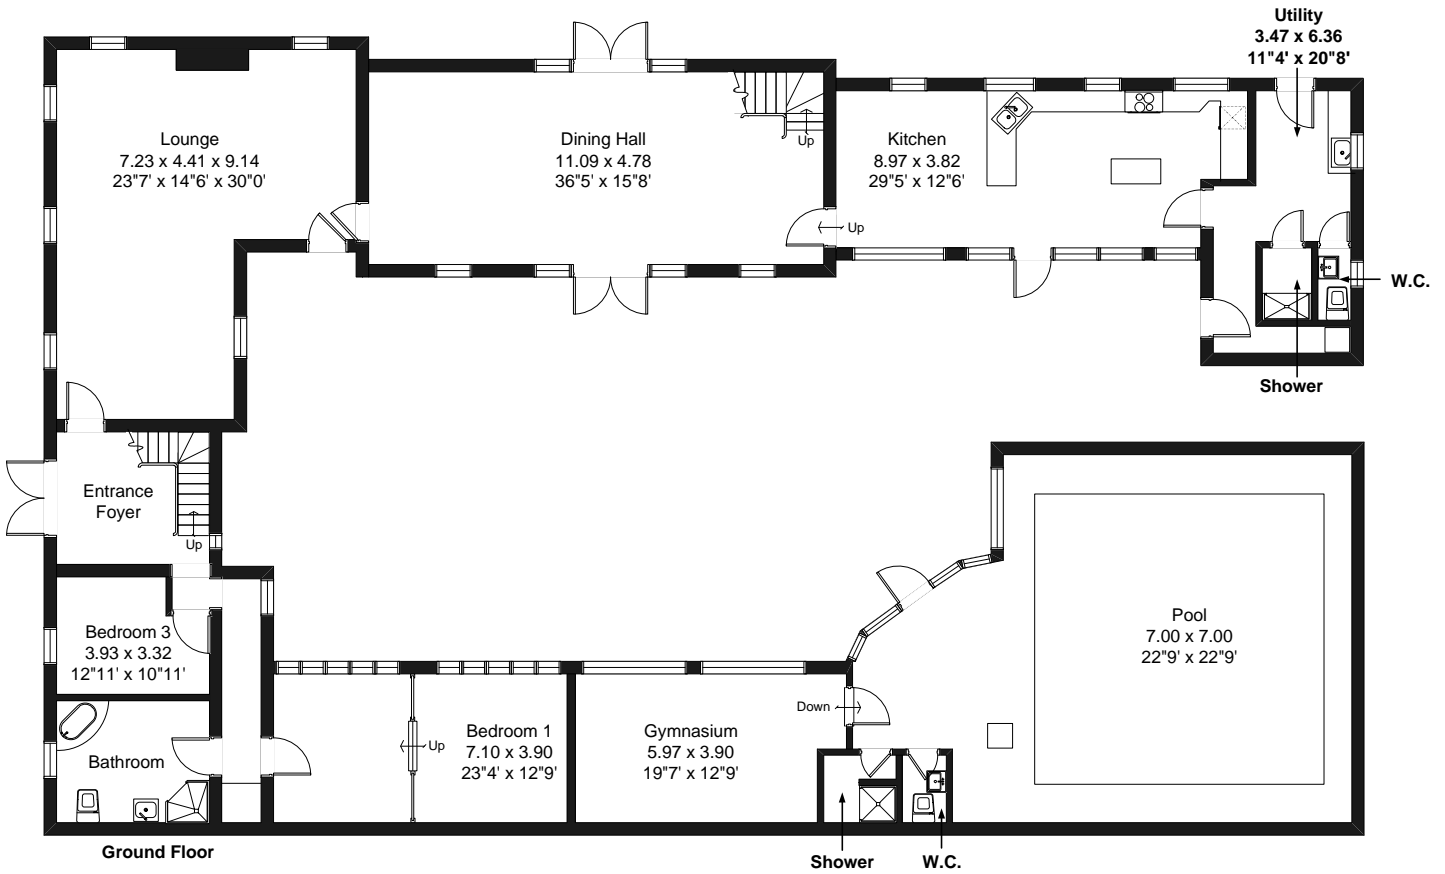

# Lodge Farm, Collingham

Gross internal area (approx): 566.74 Sq. Metres, 6,098 Sq. Feet.

FOR IDENTIFICATION ONLY – NOT TO SCALE