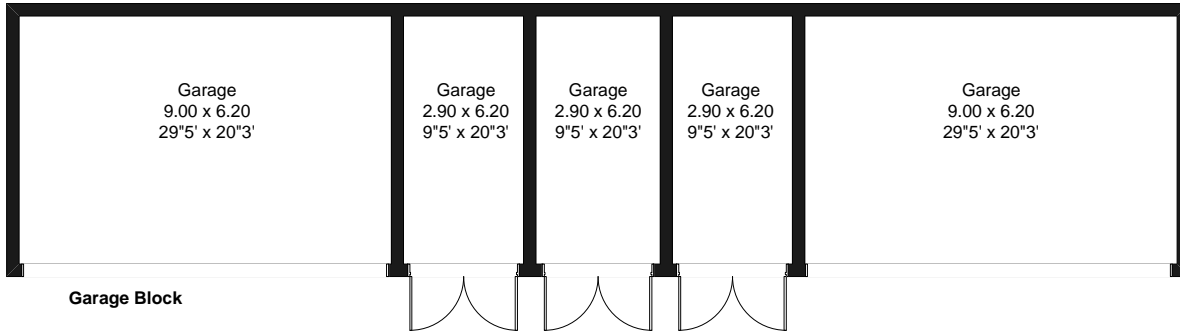

# Lodge Farm, Collingham

Gross internal area (approx): 566.74 Sq. Metres, 6,098 Sq. Feet.

FOR IDENTIFICATION ONLY – NOT TO SCALE