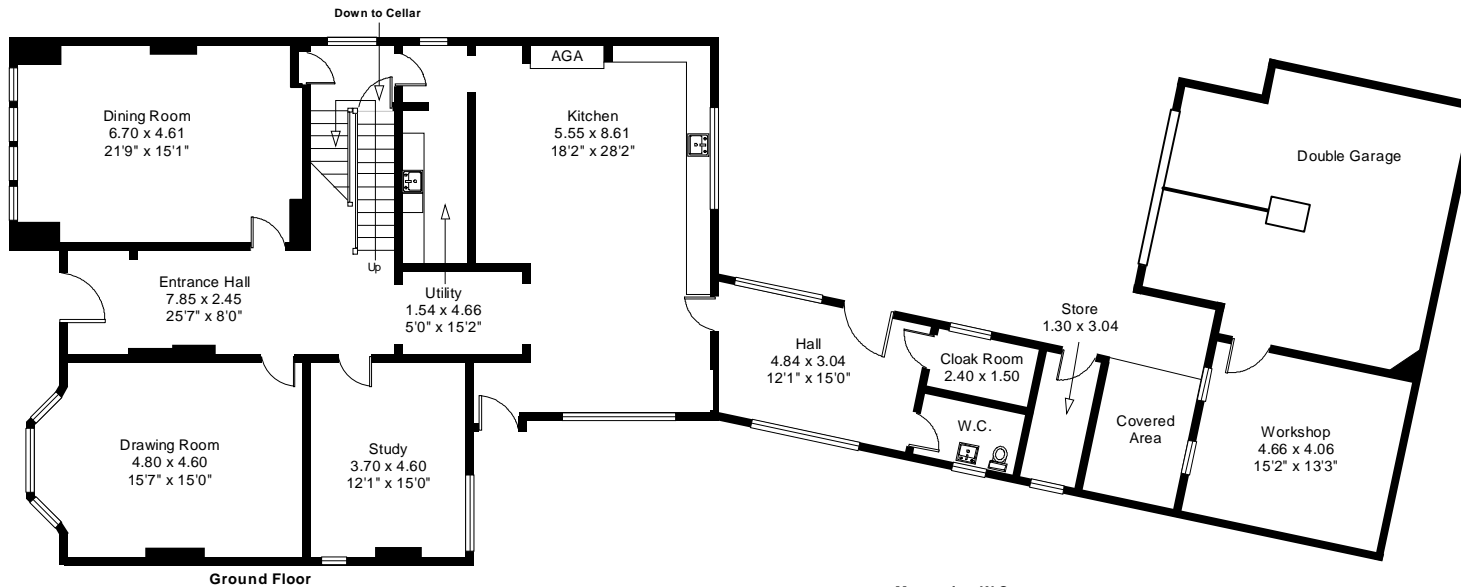

The Old Vicarage
Northorpe

Gross Internal area (approx): 453.44 Sq. Metres, 4,879 Sq. Feet.

FOR IDENTIFICATION ONLY - NOT TO SCALE