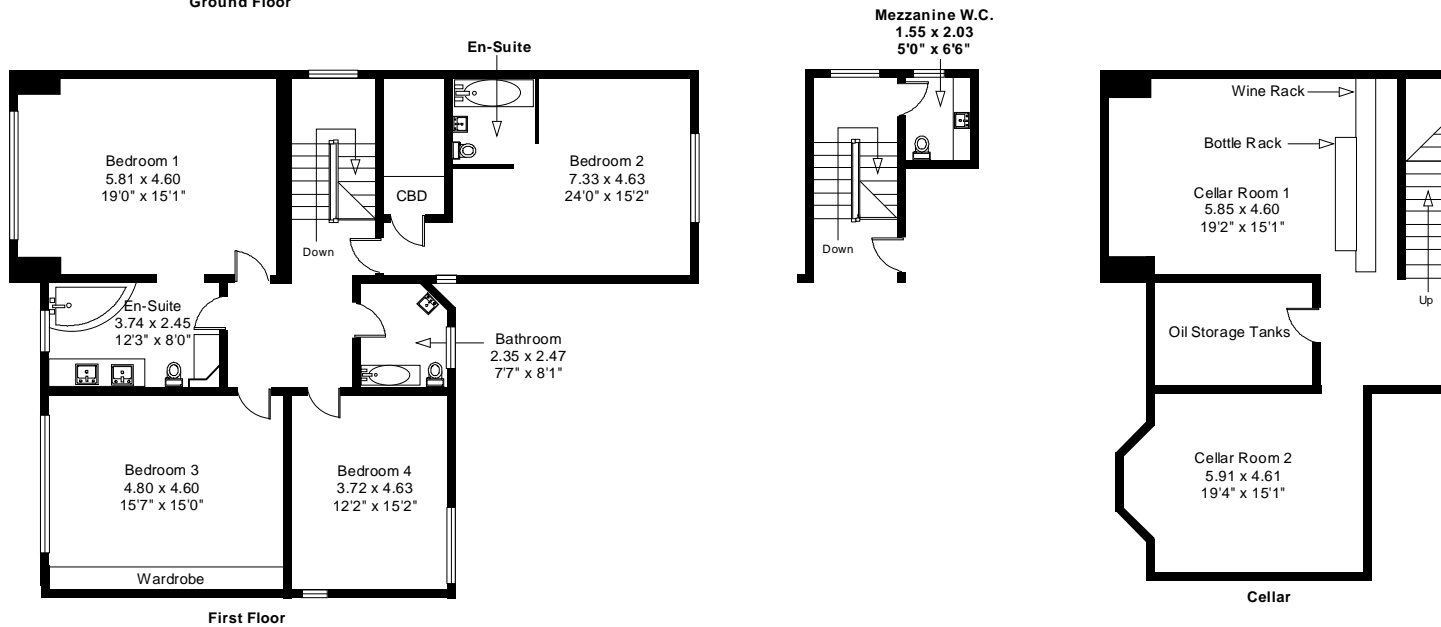

The Old Vicarage
Northorpe

Gross Internal area (approx): 453.44 Sq. Metres, 4,879 Sq. Feet.

FOR IDENTIFICATION ONLY - NOT TO SCALE