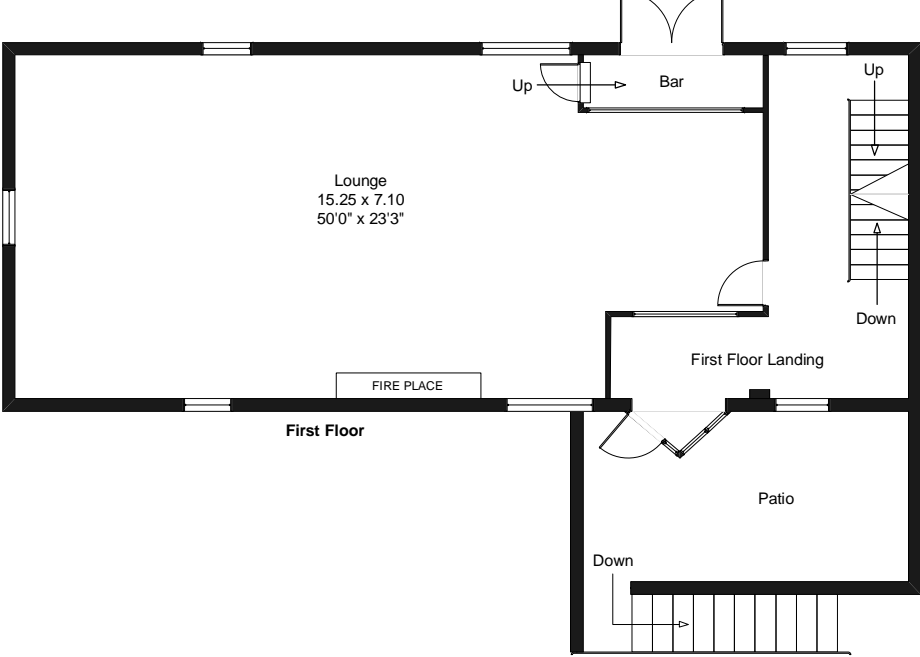

**The Old Woollen Mill
Louth**

Gross Internal area (approx): 410.68 Sq. Metres, 4,418 Sq. Feet.

FOR IDENTIFICATION ONLY – NOT TO SCALE