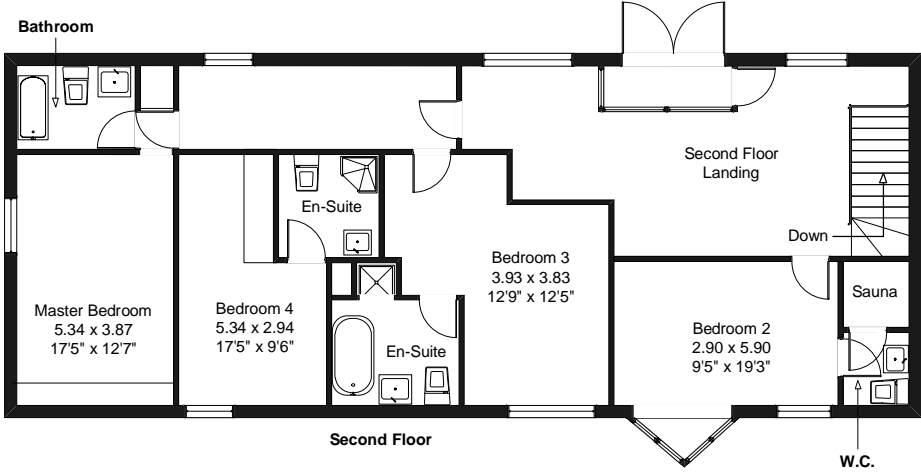

**The Old Woollen Mill
Louth**

Gross Internal area (approx): 410.68 Sq. Metres, 4,418 Sq. Feet.

FOR IDENTIFICATION ONLY – NOT TO SCALE