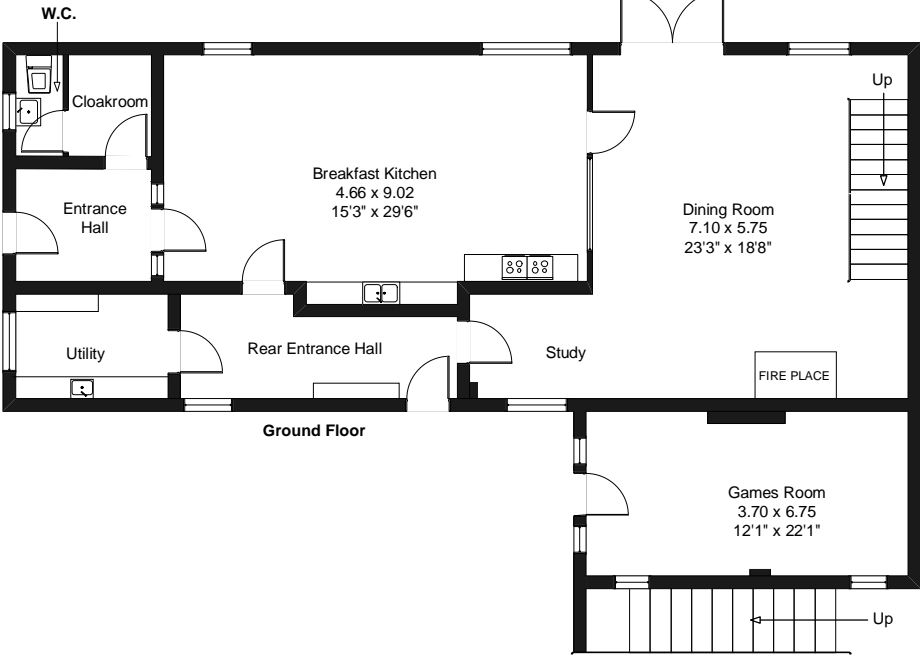

**The Old Woollen Mill
Louth**

Gross Internal area (approx): 410.68 Sq. Metres, 4,418 Sq. Feet.

FOR IDENTIFICATION ONLY – NOT TO SCALE