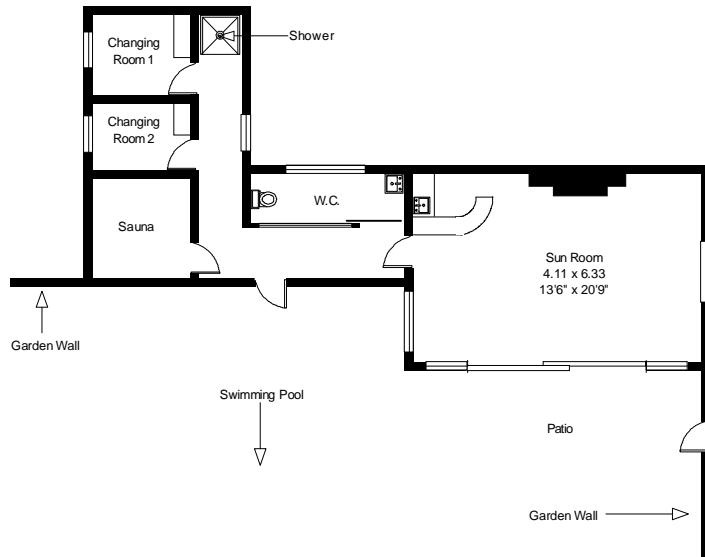

The Manor House  
Thorpe St. Peter

Ground Floor

First Floor

Pool Area

Attic Floor

Gross Internal area (approx): 383.83 Sq. Metres, 4,130 Sq. Feet.

FOR IDENTIFICATION ONLY - NOT TO SCALE