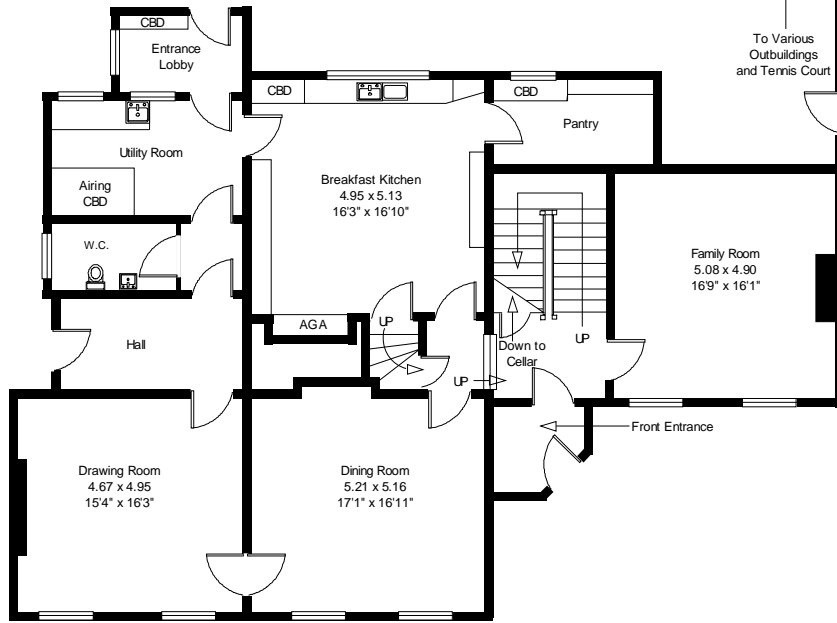

The Manor House  
Thorpe St. Peter

Ground Floor

First Floor

Pool Area

Attic Floor

Gross Internal area (approx): 383.83 Sq. Metres, 4,130 Sq. Feet.

FOR IDENTIFICATION ONLY - NOT TO SCALE