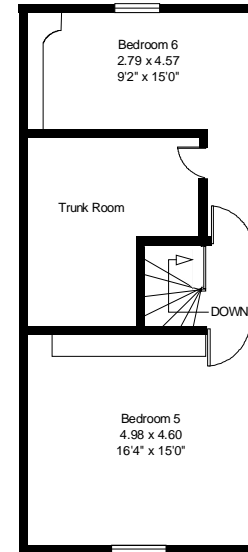

The Manor House  
Thorpe St. Peter

Ground Floor

First Floor

Pool Area

Attic Floor

Gross Internal area (approx): 383.83 Sq. Metres, 4,130 Sq. Feet.

FOR IDENTIFICATION ONLY - NOT TO SCALE