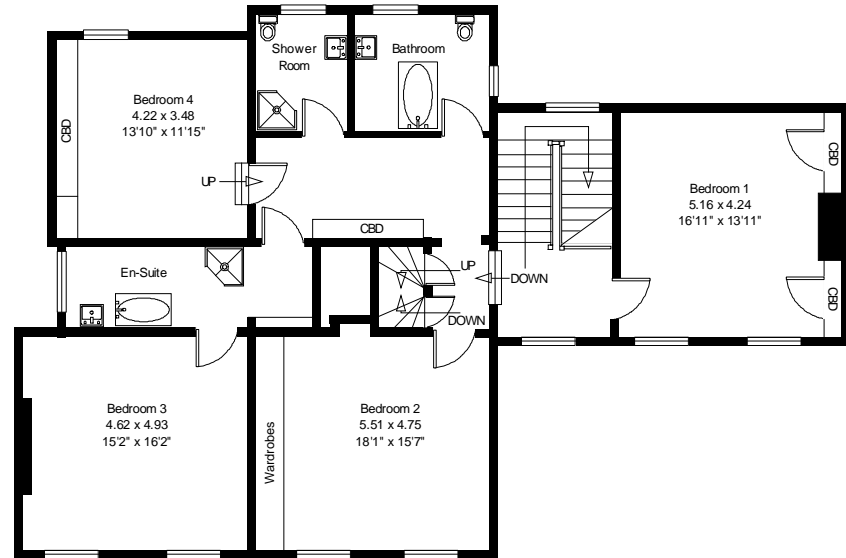

The Manor House  
Thorpe St. Peter

Ground Floor

First Floor

Pool Area

Attic Floor

Gross Internal area (approx): 383.83 Sq. Metres, 4,130 Sq. Feet.

FOR IDENTIFICATION ONLY - NOT TO SCALE