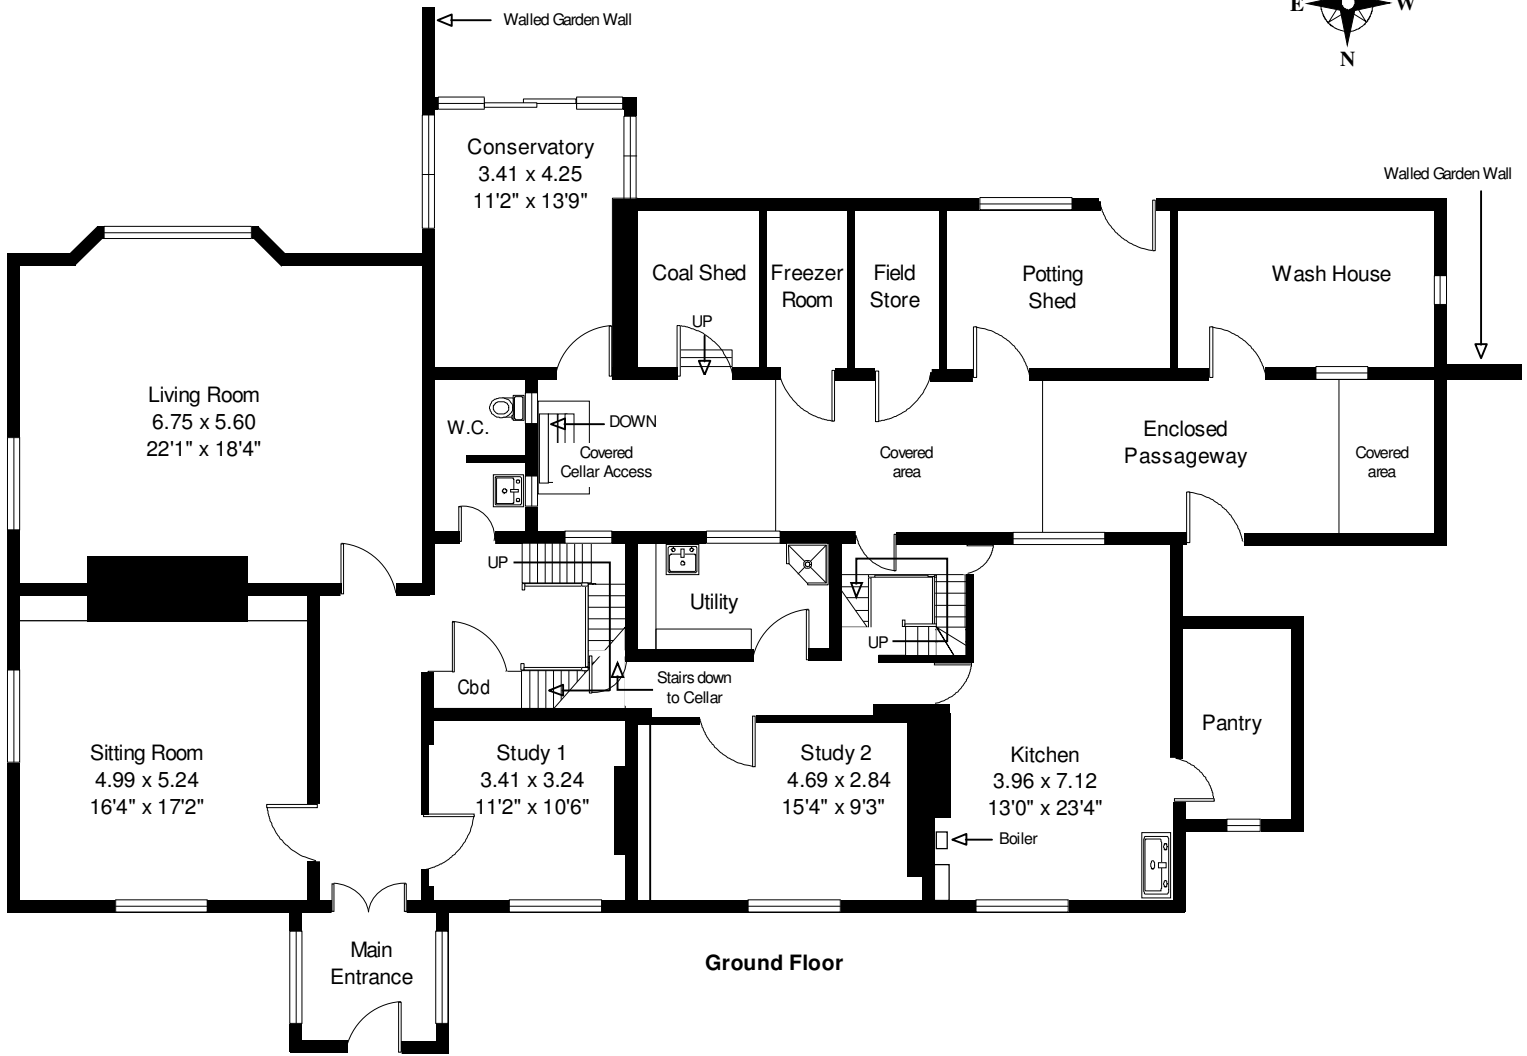

The Rectory Candlesby

Gross Internal area (approx): 372.84 Sq. Metres, 4,011 Sq. Feet.

FOR IDENTIFICATION ONLY - NOT TO SCALE