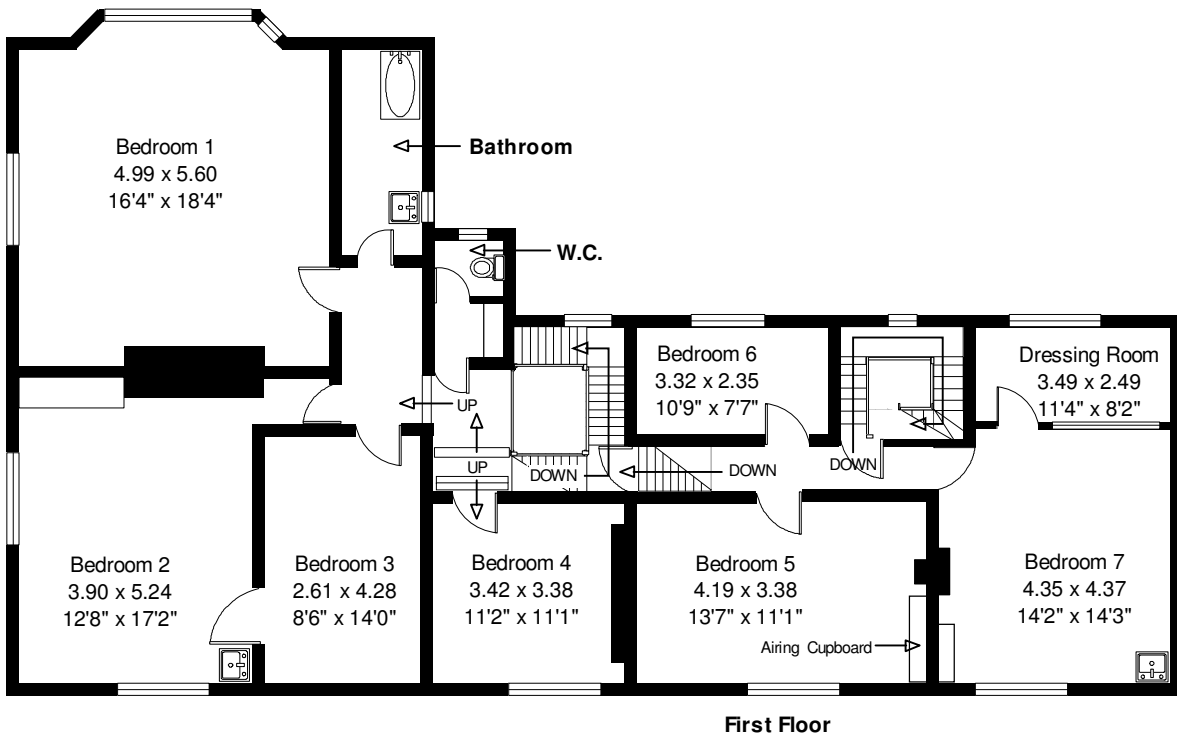

The Rectory Candlesby

Gross Internal area (approx): 372.84 Sq. Metres, 4,011 Sq. Feet.

FOR IDENTIFICATION ONLY - NOT TO SCALE